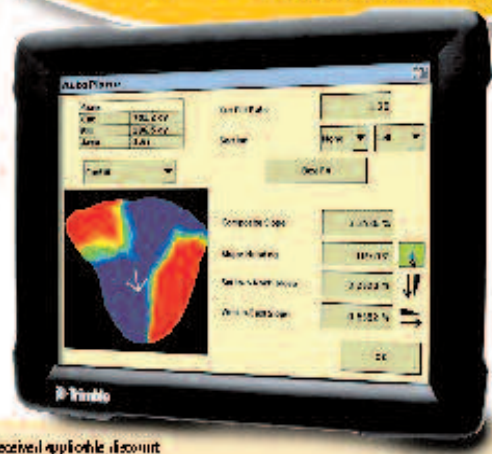

The Trimble® ProX® integrated display works with the WH-Drain™ farm drainage solution and FieldLevel II system to bring efficiency and accuracy to your surface and sub-surface water management projects.